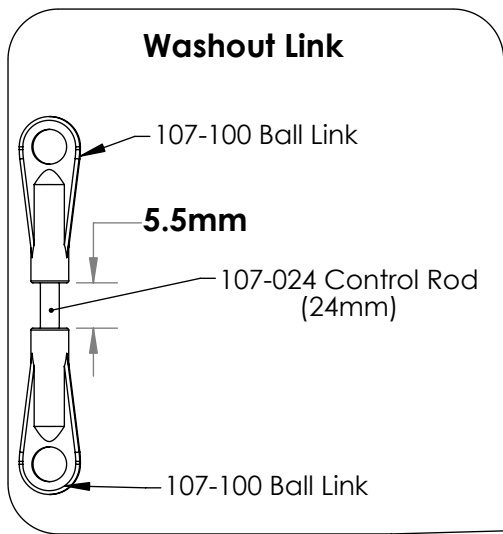

Rotor Head Assembly

Bag #12

Head Block Sub Assy. - Factory Assembled